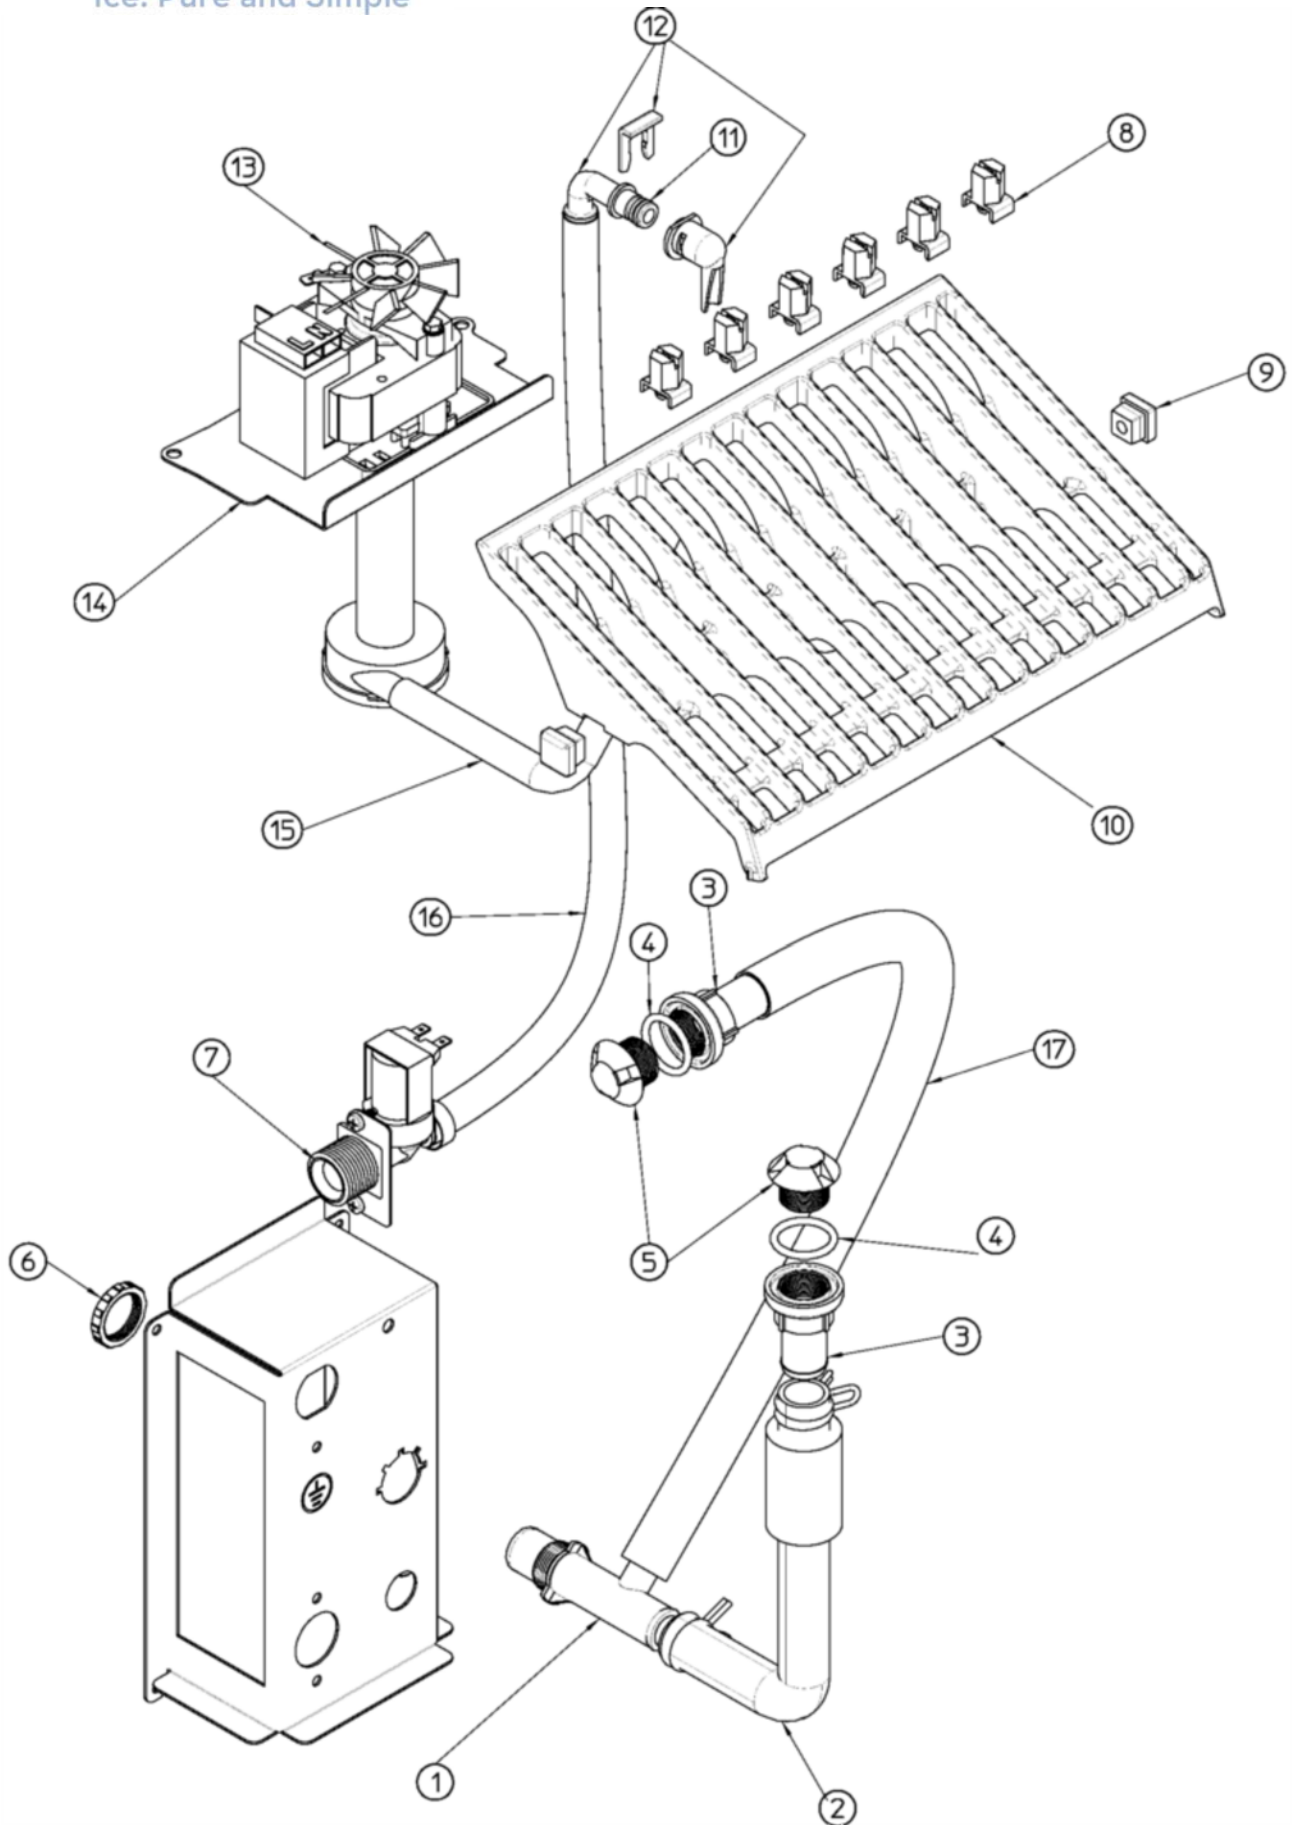

Ice-O-Matic[®]

Ice. Pure and Simple[™]

UCG 80

SPARE PARTS LIST

REV. 06/2021

- 1 UNIT PANELS
- 2 REFRIGERANT SYSTEM – AIR COOLED
- 3 WATER SYSTEM
- 4 CONTROL BOX

Pos	Code	Description	Price (€)
0002	SC702742-01	BASE	
0003	SC726045-00	LEFT SIDE PANEL	
0004	SC661070-00	PLASTIC PROTECTION	
0005	SC702705-00	WATER HOOK UP PANEL	
0006	SC702666-00	REAR PANEL	
0007	SC742033-05	EVAPORATOR COVER	
0008	SC781594-01R	TOP PANEL	
0009	SC661252-00	FRONT TRIM	
0010	SC660388-00	CURTAIN BRACKET (RIGHT)	
0011	SC784457-02R	CURTAIN ASSY	
0012	SC620565-01	BIN LEVEL CRTL	
0013	SC726044-00	RIGHT SIDE PANEL	
0014	SC660286-00	BUSHING	
0015	SC661220-03	BIN DOOR	
0016	SC726046-00	FRONT PANEL	
0017	SC660804-03	AIR FILTER SEAT	
0018	SC651743-00	LABEL	
0019	SC651469-02	LEG	
0020	SC460047-00	SPRING	
0021	SC660741-00	PLASTIC PLUG	
0022	SC660388-01	CURTAIN BRACKET (LEFT)	
0023	SC660805-04	AIR FILTER	

Pos	Code	Description	Price (€)
0001	SC670109-08	COMPRESSOR	
0002	SC650106-00	CAP	
0003	SC670012-00	VALVE CORE	
0004	SC650109-00	VALVE BODY	
0005	SC620545-00	CONDENSER, AIR	
0006	SC620419-69	BRACKET, MOTOR	
0007	SC630003-11	FILTER	
0008	SC620306-27	HOT GAS VALVE BODY	
0009	SC620306-49	COIL	
0010	SC630137-00	MECHANICAL FILTER	
0011	SC784444-55	ASSY ACCUMULATORE	
0012	SC784477-11	EVAPORATOR ASSY	
0013	SC620419-39	BLADE	
0014	SC620419-03	FAN MOTOR ATEX	
0015	SCCUB-102263	RUN CAPACITOR	
0015	SCCUB-103534	START CAPACITOR	
0016	SCCUB-407615	RELAY	
0017	SCCUB-103533	PROTECTOR	
0018	SC660386-00	SPRING	