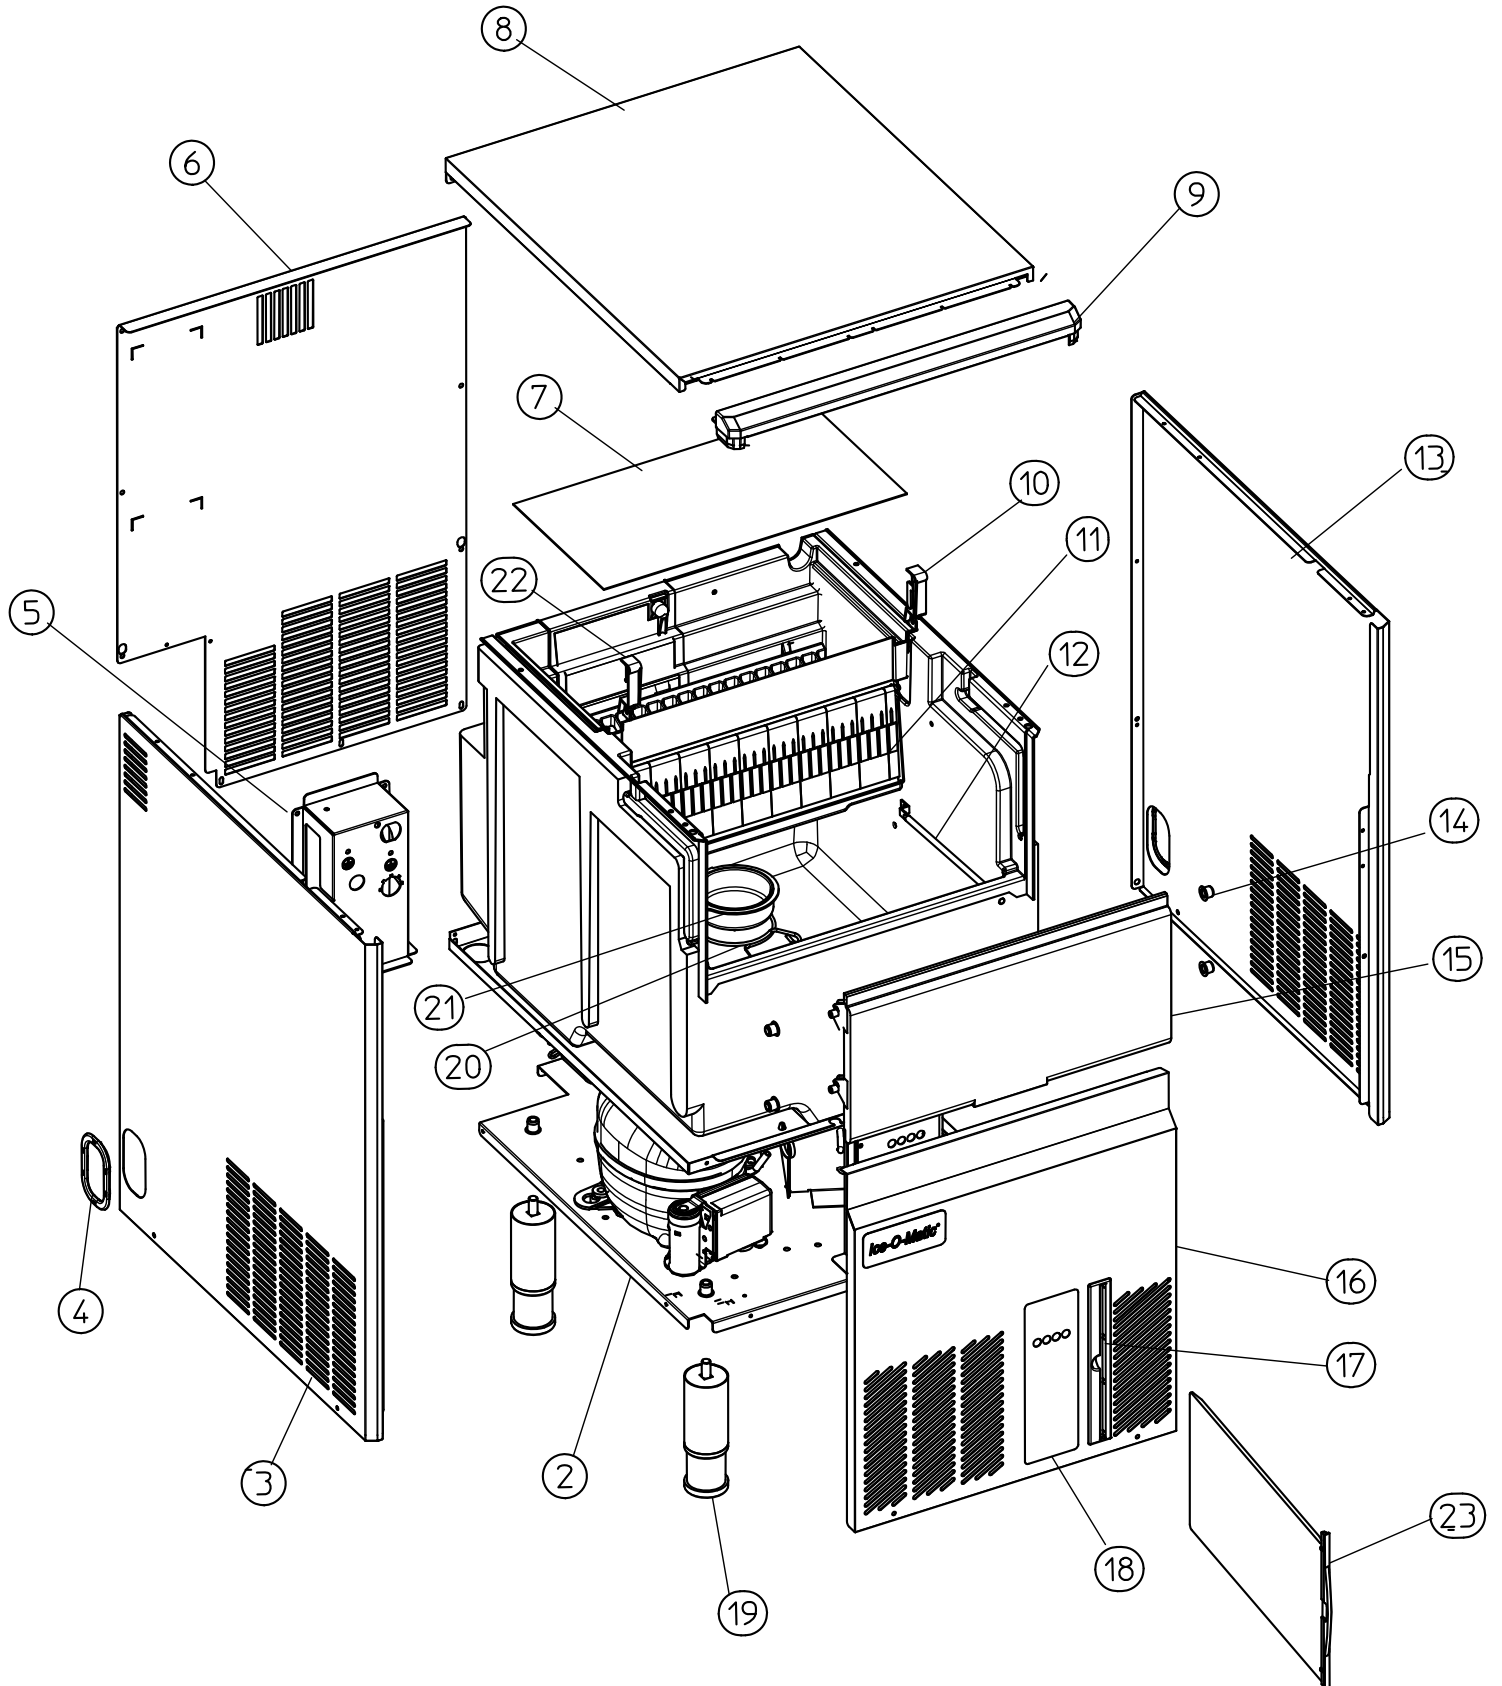

Ice-O-Matic[®]

Ice. Pure and Simple[™]

UCG 80

SPARE PARTS LIST

REV. 06/2021

- 1 UNIT PANELS
- 2 REFRIGERANT SYSTEM – AIR COOLED
- 3 WATER SYSTEM
- 4 CONTROL BOX

Pos	Code	Description	Price (€)
0002	SC702742-01	BASE	
0003	SC726045-00	LEFT SIDE PANEL	
0004	SC661070-00	PLASTIC PROTECTION	
0005	SC702705-00	WATER HOOK UP PANEL	
0006	SC702666-00	REAR PANEL	
0007	SC742033-05	EVAPORATOR COVER	
0008	SC781594-01R	TOP PANEL	
0009	SC661252-00	FRONT TRIM	
0010	SC660388-00	CURTAIN BRACKET (RIGHT)	
0011	SC784457-02R	CURTAIN ASSY	
0012	SC620565-01	BIN LEVEL CRTL	
0013	SC726044-00	RIGHT SIDE PANEL	
0014	SC660286-00	BUSHING	
0015	SC661220-03	BIN DOOR	
0016	SC726046-00	FRONT PANEL	
0017	SC660804-03	AIR FILTER SEAT	
0018	SC651743-00	LABEL	
0019	SC651469-02	LEG	
0020	SC460047-00	SPRING	
0021	SC660741-00	PLASTIC PLUG	
0022	SC660388-01	CURTAIN BRACKET (LEFT)	
0023	SC660805-04	AIR FILTER	

Pos	Code	Description	Price (€)
0001	SC670109-08	COMPRESSOR	
0002	SC650106-00	CAP	
0003	SC670012-00	VALVE CORE	
0004	SC650109-00	VALVE BODY	
0005	SC620545-00	CONDENSER, AIR	
0006	SC620419-69	BRACKET, MOTOR	
0007	SC630003-11	FILTER	
0008	SC620306-27	HOT GAS VALVE BODY	
0009	SC620306-49	COIL	
0010	SC630137-00	MECHANICAL FILTER	
0011	SC784444-55	ASSY ACCUMULATORE	
0012	SC784477-11	EVAPORATOR ASSY	
0013	SC620419-39	BLADE	
0014	SC620419-03	FAN MOTOR ATEX	
0015	SCCUB-102263	RUN CAPACITOR	
0015	SCCUB-103534	START CAPACITOR	
0016	SCCUB-407615	RELAY	
0017	SCCUB-103533	PROTECTOR	
0018	SC660386-00	SPRING	