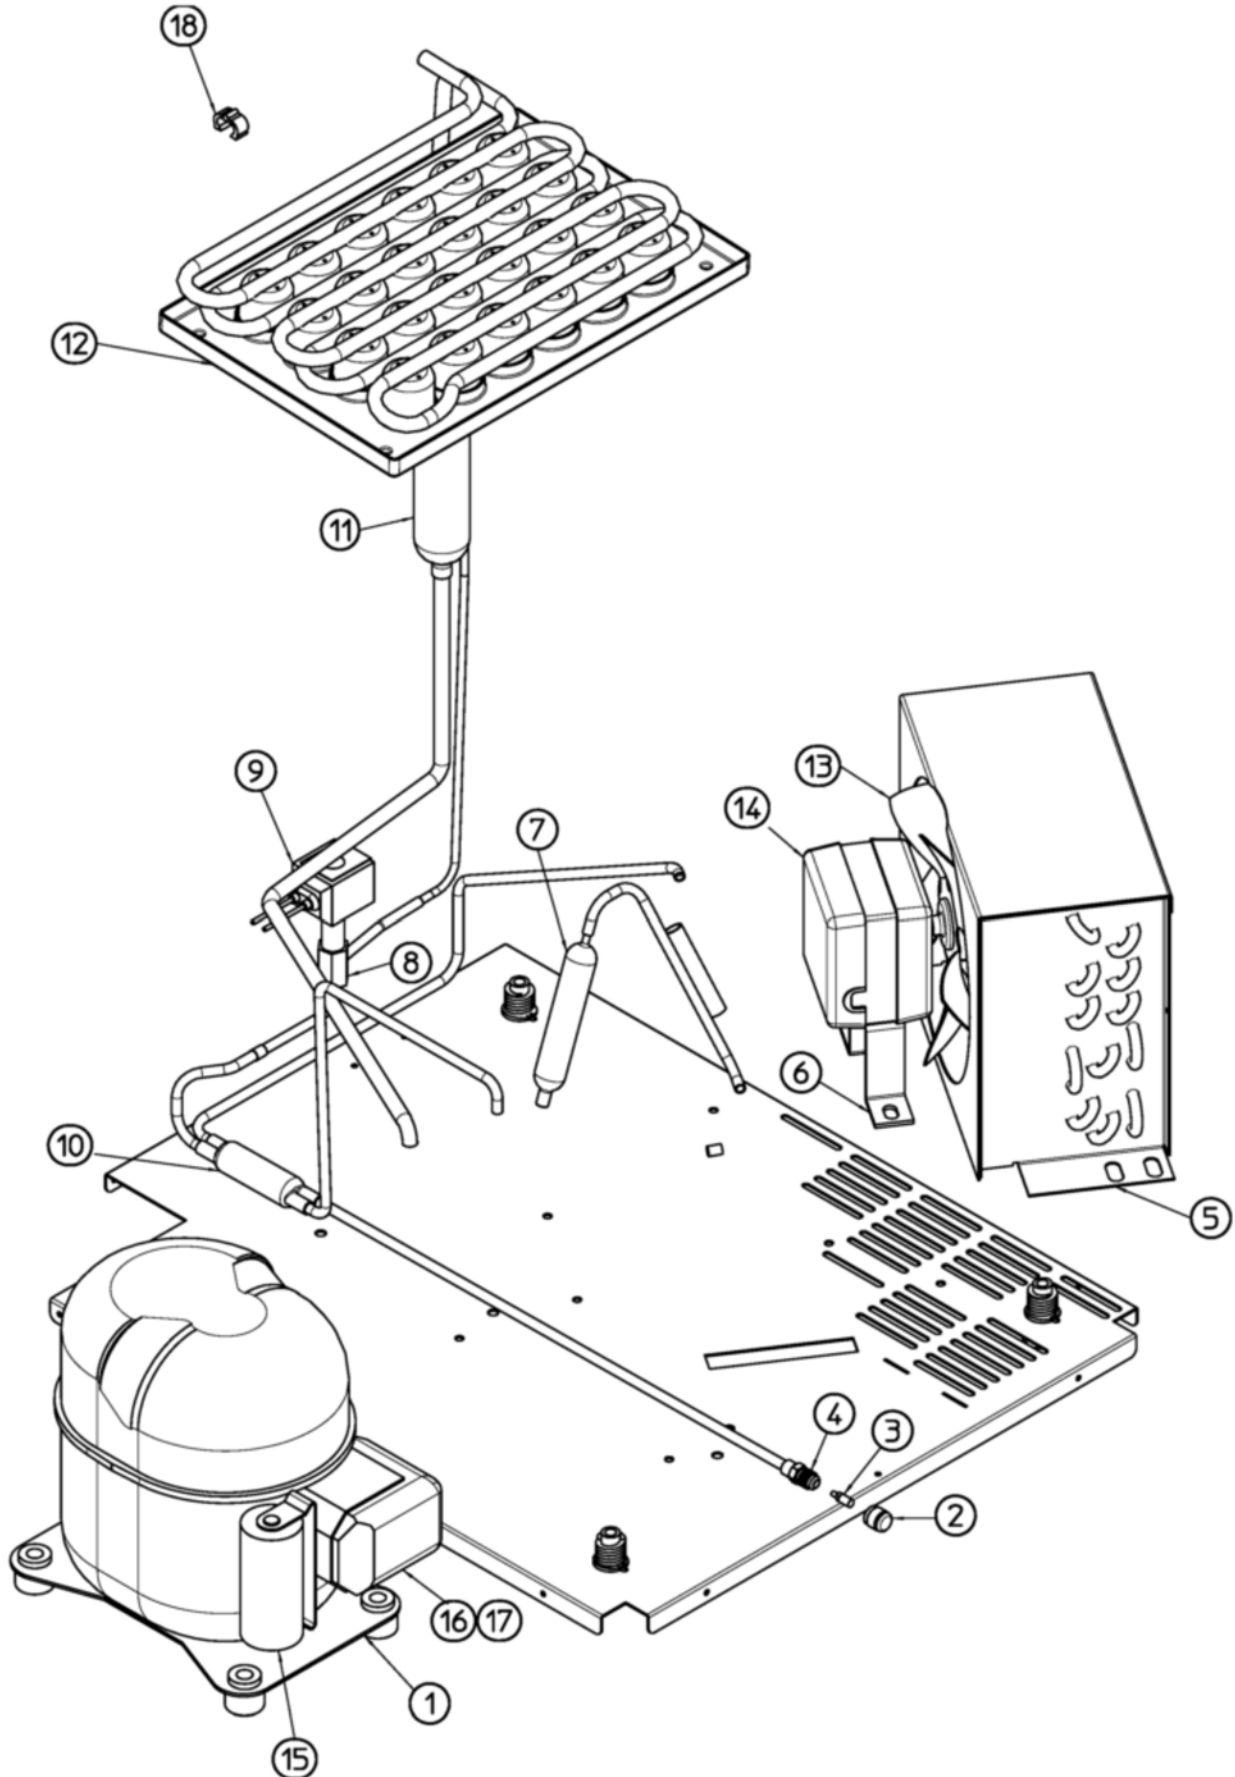

Ice-O-Matic[®]

Ice. Pure and Simple[™]

UCG 80

SPARE PARTS LIST

REV. 06/2021

- 1 UNIT PANELS
- 2 REFRIGERANT SYSTEM – AIR COOLED
- 3 WATER SYSTEM
- 4 CONTROL BOX

Pos	Code	Description	Price (€)
0002	SC702742-01	BASE	
0003	SC726045-00	LEFT SIDE PANEL	
0004	SC661070-00	PLASTIC PROTECTION	
0005	SC702705-00	WATER HOOK UP PANEL	
0006	SC702666-00	REAR PANEL	
0007	SC742033-05	EVAPORATOR COVER	
0008	SC781594-01R	TOP PANEL	
0009	SC661252-00	FRONT TRIM	
0010	SC660388-00	CURTAIN BRACKET (RIGHT)	
0011	SC784457-02R	CURTAIN ASSY	
0012	SC620565-01	BIN LEVEL CRTL	
0013	SC726044-00	RIGHT SIDE PANEL	
0014	SC660286-00	BUSHING	
0015	SC661220-03	BIN DOOR	
0016	SC726046-00	FRONT PANEL	
0017	SC660804-03	AIR FILTER SEAT	
0018	SC651743-00	LABEL	
0019	SC651469-02	LEG	
0020	SC460047-00	SPRING	
0021	SC660741-00	PLASTIC PLUG	
0022	SC660388-01	CURTAIN BRACKET (LEFT)	
0023	SC660805-04	AIR FILTER	

Pos	Code	Description	Price (€)
0001	SC670109-08	COMPRESSOR	
0002	SC650106-00	CAP	
0003	SC670012-00	VALVE CORE	
0004	SC650109-00	VALVE BODY	
0005	SC620545-00	CONDENSER, AIR	
0006	SC620419-69	BRACKET, MOTOR	
0007	SC630003-11	FILTER	
0008	SC620306-27	HOT GAS VALVE BODY	
0009	SC620306-49	COIL	
0010	SC630137-00	MECHANICAL FILTER	
0011	SC784444-55	ASSY ACCUMULATORE	
0012	SC784477-11	EVAPORATOR ASSY	
0013	SC620419-39	BLADE	
0014	SC620419-03	FAN MOTOR ATEX	
0015	SCCUB-102263	RUN CAPACITOR	
0015	SCCUB-103534	START CAPACITOR	
0016	SCCUB-407615	RELAY	
0017	SCCUB-103533	PROTECTOR	
0018	SC660386-00	SPRING	